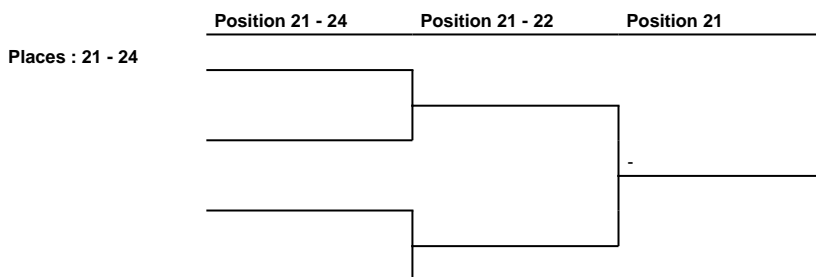

ITF ASIA 14 & UNDER DEVELOPMENT CHAMPIONSHIPS 2025 - FINALS Week 2

GS14 - Draw Single

Week Of Date
28 Apr 2025

City, Country
Delhi, India

Website
<https://www.atf.hitcourt.com>

	# Seeded Players 1. Jensi DIPAKBHAI [1] 2. LIM Yerin [2] 3. KIRAN Srishti [3] 4. SUN Jiarui [4]	5. KIM Seohyeon [5] 6. A MOHAMMADIAN [6] 7. SAKEN Tamina [7] 8. Paweenon NUALSRI [8]	# Lucky Losers	Draw Date/Time: 27-Apr-2025 04:23 Last Direct Acceptance:
				Player Representatives: